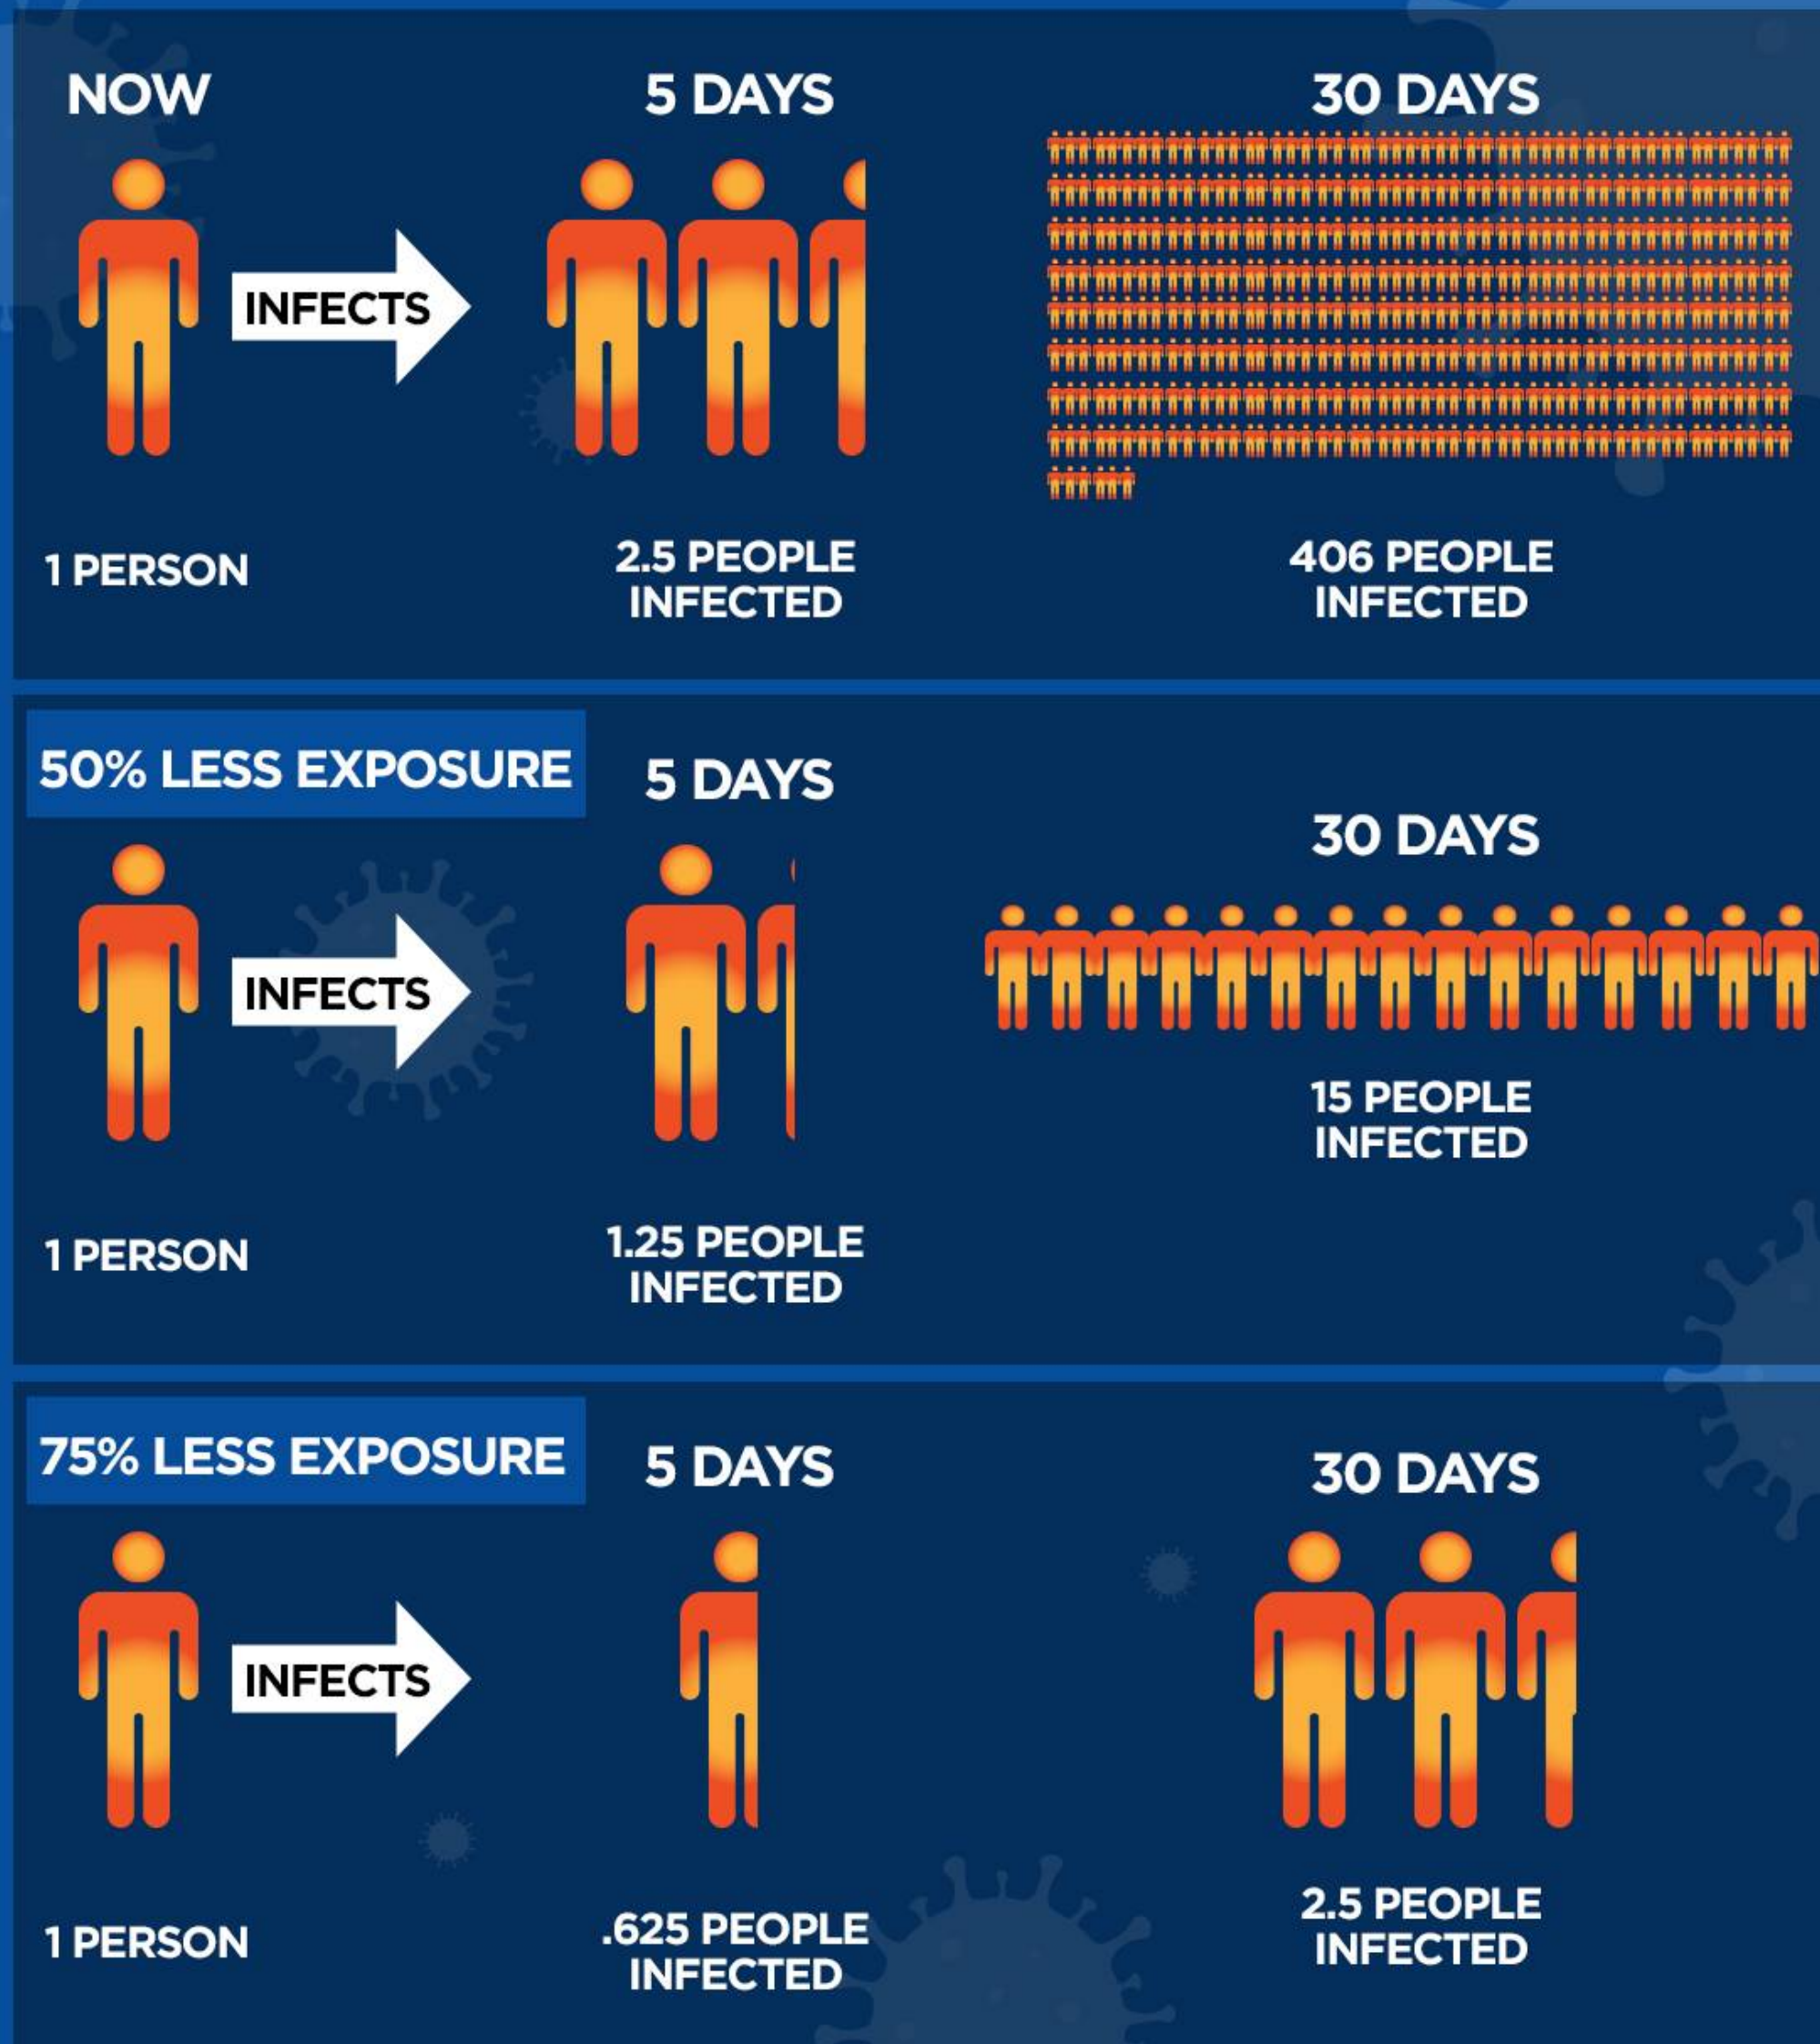

# The Math Behind Social Distancing

Credit:

Robert A.J. Signer Ph.D.,

Assistant professor of Medicine at the University of California, San Diego

Gary Warshaw, Art Director